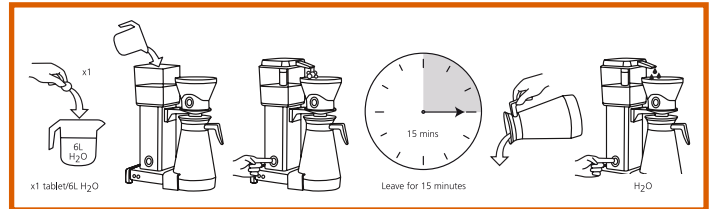

BREW CLEAN TABLETS

COFFEE BREWER CLEANER

FAST AND EFFECTIVE

Brew Clean Tablets provide a superior clean, removing coffee oils and coffee stains from brew baskets, servers, airpots and coffee pots.

NON-HAZARDOUS & NON-DANGEROUS

Safe to use and non-corrosive to coffee equipment.

ECONOMICAL

Each tablet provides 2.5 litres (80 oz) cleaning solution.

QUALITY INGREDIENTS

Brew Clean Tablets contain only pharmaceutical and food grade ingredients.

HOW TO USE

- Fill brew unit reservoir with hot water
- Place one Brew Clean Tablet per 2L (70 oz.) capacity in the brew basket
- Ensure the coffee server is under the brew basket
- Activate the brewing cycle allowing the cleaning solution to flow into the server
- When the brew cycle is finished, rinse the brew basket in fresh water
- Leave the solution in the server to stand for a minimum of 5 minutes then drain
- Thoroughly rinse the server with fresh water.

RECOMMENDED FOR

Ideal for cleaning Bravoril, Fetco, Bunn, AMW, Curtis, Melitta, Grindmaster and Coffee Queen brewing equipment.

PRODUCT	TYPE OF UNIT PACK	NET UNIT WEIGHT	# OF TABLETS PER UNIT	# OF UNITS PER CASE	# OF TABLETS PER CASE	PRODUCT CODE / INDIVIDUAL	PRODUCT CODE / CASE
Brew Clean Tablets	Jar	450g	100	12	1200	E27139	E27140