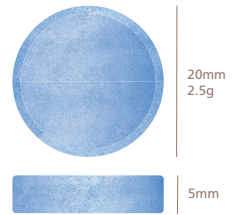

BREW CLEAN TABLETS

COFFEE BREWER CLEANER

FAST AND EFFECTIVE

Brew Clean Tablets provide a superior clean, removing coffee oils and coffee stains from brew baskets, servers, airpots and coffee pots.

NON-HAZARDOUS & NON-DANGEROUS

Safe to use and non-corrosive to coffee equipment.

ECONOMICAL

Each tablet provides 2.5 litres (80 oz) cleaning solution.

QUALITY INGREDIENTS

Brew Clean Tablets contain only pharmaceutical and food grade ingredients.

HOW TO USE

- Fill brew unit reservoir with hot water
- Place one Brew Clean Tablet per 2L (70 oz.) capacity in the brew basket
- Ensure the coffee server is under the brew basket
- Activate the brewing cycle allowing the cleaning solution to flow into the server
- When the brew cycle is finished, rinse the brew basket in fresh water
- Leave the solution in the server to stand for a minimum of 5 minutes then drain
- Thoroughly rinse the server with fresh water.

RECOMMENDED FOR

Ideal for cleaning Bravoril, Fetco, Bunn, AMW, Curtis, Melitta, Grindmaster and Coffee Queen brewing equipment.

PRODUCT	TYPE OF UNIT PACK	NET UNIT WEIGHT	# OF TABLETS PER UNIT	# OF UNITS PER CASE	# OF TABLETS PER CASE	PRODUCT CODE / INDIVIDUAL	PRODUCT CODE / CASE
Brew Clean Tablets	Jar	450g	100	12	1200	E27139	E27140